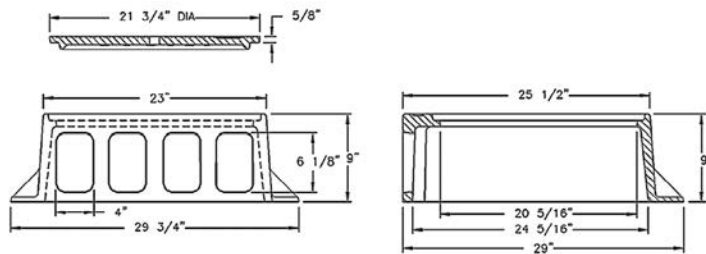

7500 CATCH BASIN CURB INLET

Heavy duty
 Approximate 145 sq. in. open area
 Accepts 1060 covers

Options
 Special lettered covers
 Custom logo covers

1060 Cover
 "DUMP NO WASTE!"
 lettering and fish
 image

7501 CATCH BASIN CURB INLET

Light duty (Non-traffic)
 Bolted down assembly

Supplied By:

877-903-7246

www.trenchdrainsupply.com