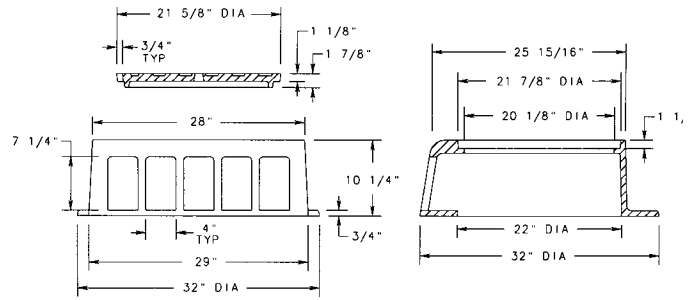

7500 CATCH BASIN CURB INLET

Heavy duty
 Approximate 145 sq. in. open area
 Accepts 1060 covers

Options
 Special lettered covers
 Custom logo covers

1060 Cover
 "DUMP NO WASTE!"
 lettering and fish
 image

7501 CATCH BASIN CURB INLET

Light duty (Non-traffic)
 Bolted down assembly

Supplied By:

877-903-7246

www.trenchdrainsupply.com